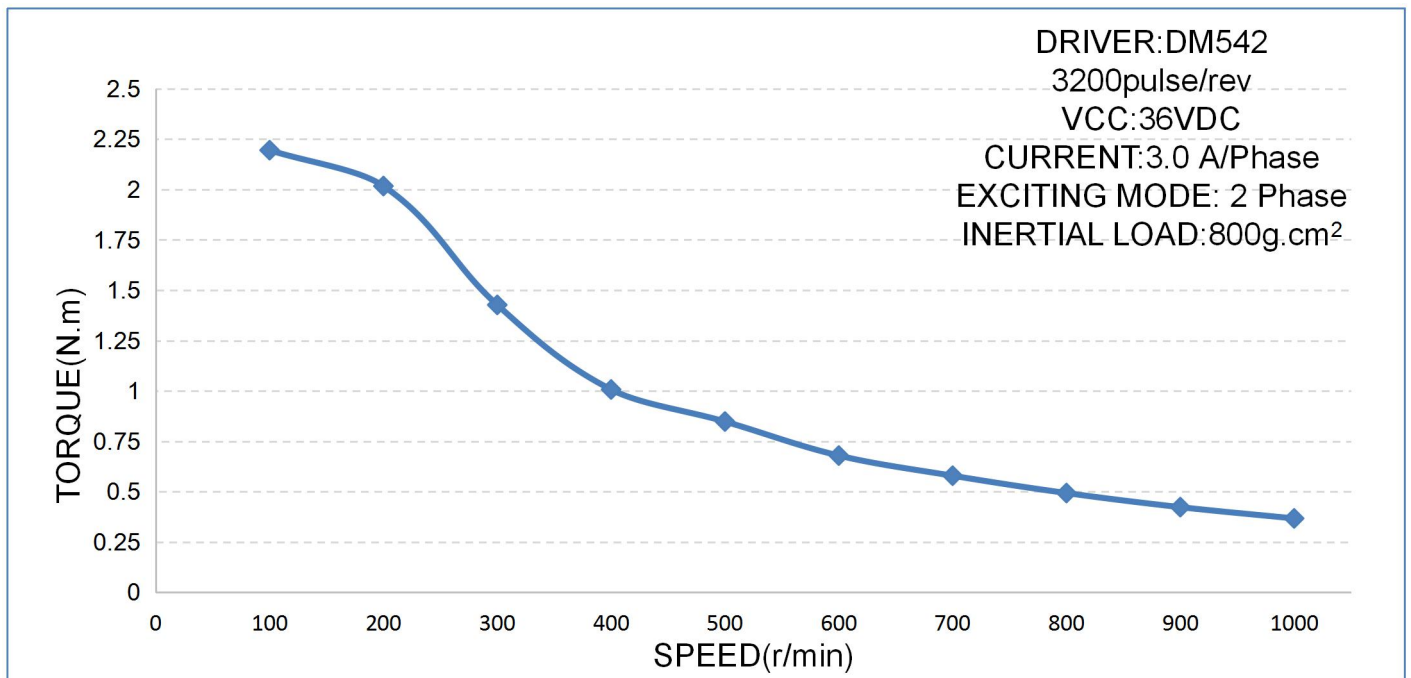

## Testing Report:23HS2430B Speed-Torque characteristics

● **Tested items:**

Stepper Motor: **23HS2430B**

Supporting Driver: DM542

● **Testing Results:**

**Note:**

- (1) The testing, and results are with **free load**.
- (2) Testing results may vary from different testing conditions.